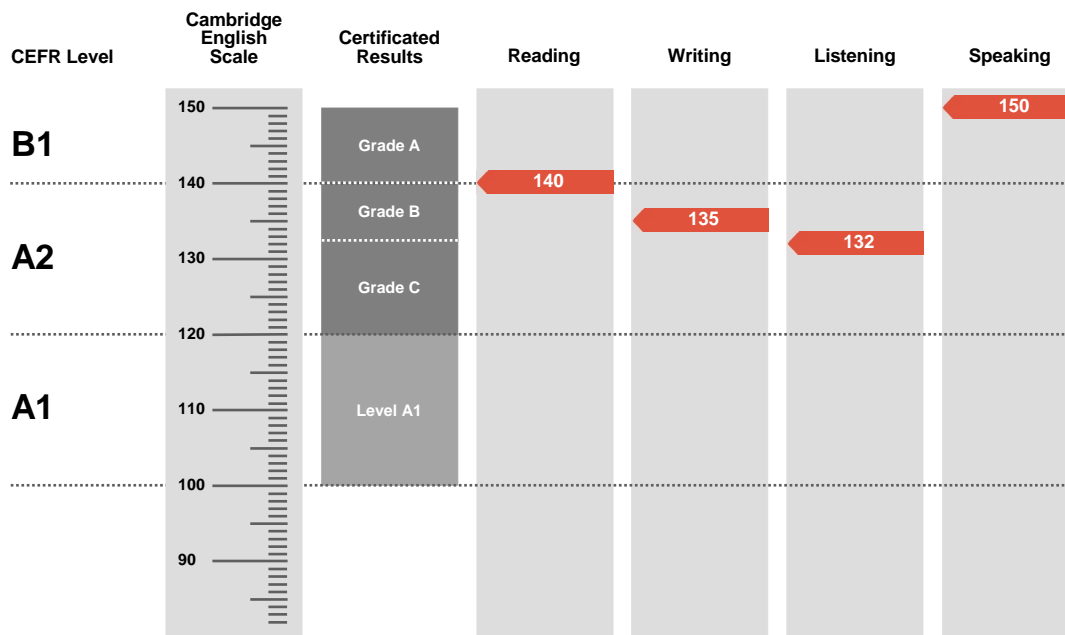

Result

Pass at Grade B

Overall Score

139

CEFR Level

A2

Key is an examination targeted at Level A2 in the Council of Europe's Common European Framework of Reference.

Candidates achieving Grade A (between 140 and 150 on the Cambridge English Scale) receive a certificate stating that they have demonstrated ability at Level B1. Candidates achieving Grade B or Grade C (between 120 and 139 on the Cambridge English Scale) receive a certificate at Level A2.

Candidates whose performance is below Level A2, but falls within Level A1 (between 100 and 119 on the Cambridge English Scale), receive a certificate stating that they have demonstrated ability at Level A1.