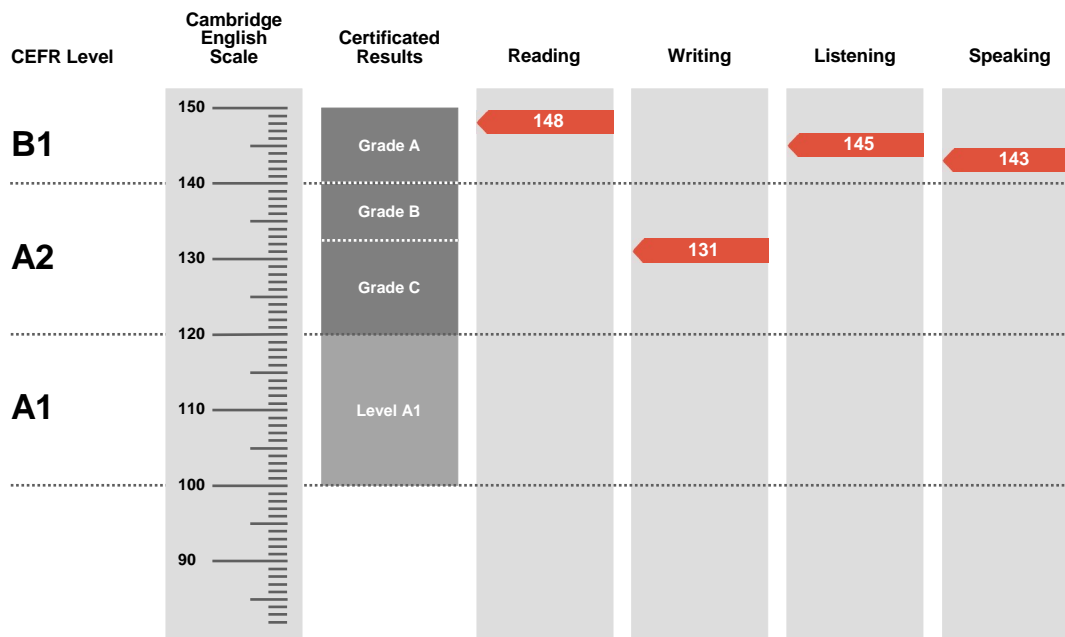

Key English Test

Statement of Results

Candidate name

DAO NGOC QUYNH NHI

Session

NOVEMBER 2020

Place of entry

VIETNAM

Result

Pass at Grade A

Overall Score

142

CEFR Level

B1

Key is an examination targeted at Level A2 in the Council of Europe's Common European Framework of Reference.

Candidates achieving Grade A (between 140 and 150 on the Cambridge English Scale) receive a certificate stating that they have demonstrated ability at Level B1. Candidates achieving Grade B or Grade C (between 120 and 139 on the Cambridge English Scale) receive a certificate at Level A2.

Candidates whose performance is below Level A2, but falls within Level A1 (between 100 and 119 on the Cambridge English Scale), receive a certificate stating that they have demonstrated ability at Level A1.