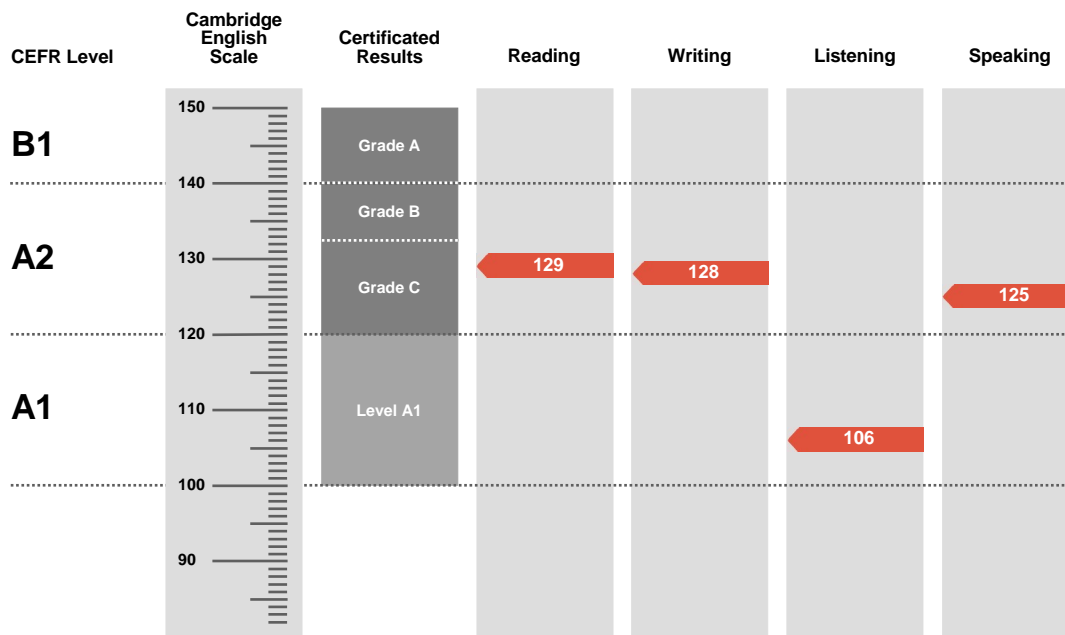

Result

Pass at Grade C

Overall Score

122

CEFR Level

A2

Key is an examination targeted at Level A2 in the Council of Europe's Common European Framework of Reference.

Candidates achieving Grade A (between 140 and 150 on the Cambridge English Scale) receive a certificate stating that they have demonstrated ability at Level B1. Candidates achieving Grade B or Grade C (between 120 and 139 on the Cambridge English Scale) receive a certificate at Level A2.

Candidates whose performance is below Level A2, but falls within Level A1 (between 100 and 119 on the Cambridge English Scale), receive a certificate stating that they have demonstrated ability at Level A1.