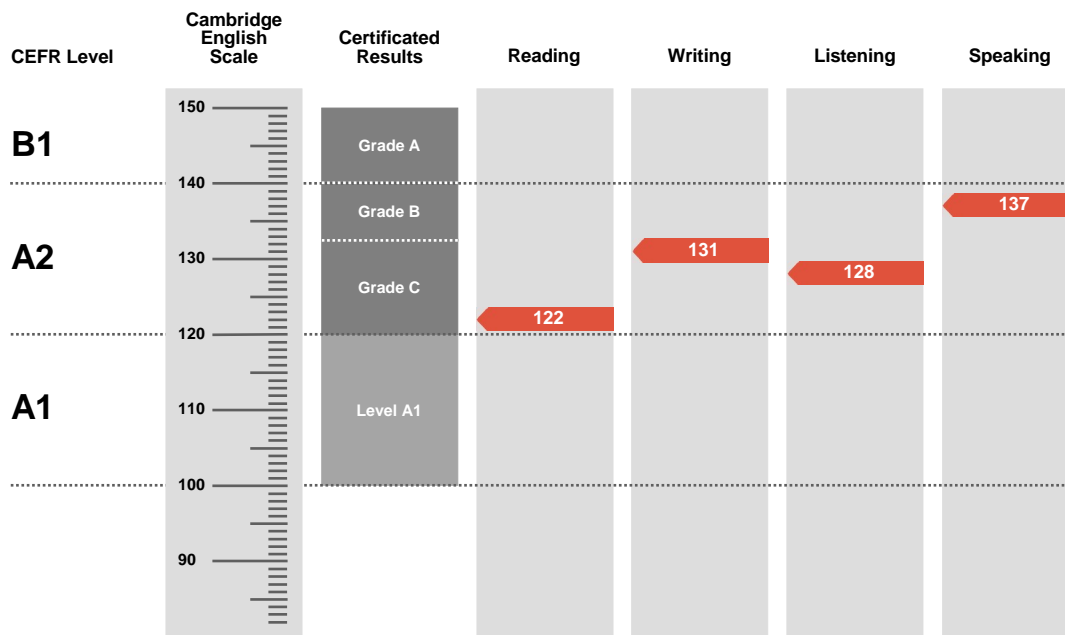

Result

Pass at Grade C

Overall Score

130

CEFR Level

A2

Key is an examination targeted at Level A2 in the Council of Europe's Common European Framework of Reference.

Candidates achieving Grade A (between 140 and 150 on the Cambridge English Scale) receive a certificate stating that they have demonstrated ability at Level B1. Candidates achieving Grade B or Grade C (between 120 and 139 on the Cambridge English Scale) receive a certificate at Level A2.