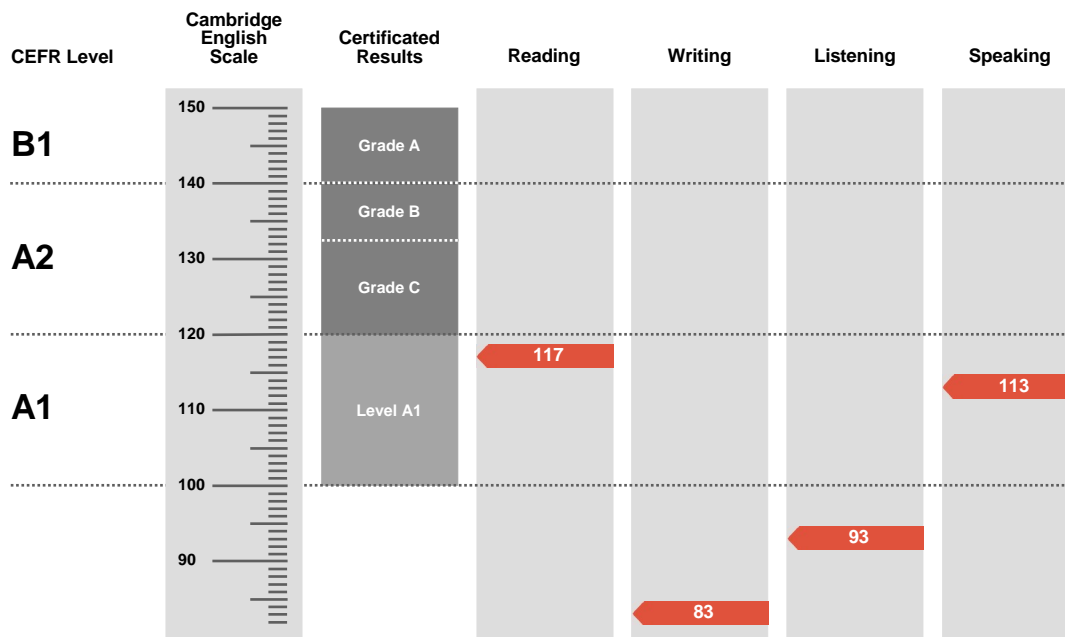

Key English Test

Statement of Results

Candidate name

THAI ANH KHOA

Session

NOVEMBER 2020

Place of entry

VIETNAM

Result

**Council of Europe
Level A1**

Overall Score

102

CEFR Level

A1

Key is an examination targeted at Level A2 in the Council of Europe's Common European Framework of Reference.

Candidates achieving Grade A (between 140 and 150 on the Cambridge English Scale) receive a certificate stating that they have demonstrated ability at Level B1. Candidates achieving Grade B or Grade C (between 120 and 139 on the Cambridge English Scale) receive a certificate at Level A2.